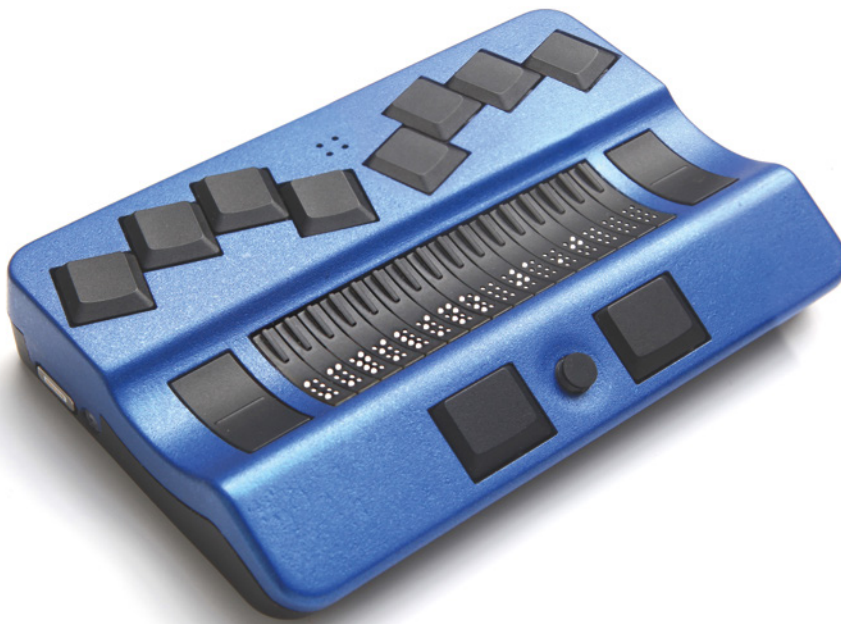

## Braille display and notetaker in one device

Actilino is the super-compact notetaker for blind users. Whether traveling by train or bus, cozy in the garden or concentrated at work. The 16 piezo ceramic Braille cells and the silent Braille keyboard make the Actilino your reliable everyday companion. Actilino displays information in Braille in real time, for tactile reading. Simply type your notes with Actilino and send it to your smartphone or PC. The built-in microphone and loudspeakers allow you to make calls with programs such as Skype, FaceTime, and WhatsApp when connected to your smartphone. The patented Active tactile control technology (ATC) allows using the device like the touchscreen of a tablet. ATC offers continuous reading. When

reaching the end of the displayed text, it scrolls automatically to the next text position.

- 16 concave piezoelectric braille elements
- ATC: relaxed reading without pressing the Advance key
- integrated practical functions such as editor, calculator, scheduler, and more
- write, read and send messages via smartphone or PC
- interactive connection via Bluetooth and USB with up to four devices at the same time
- 16 GB of storage space on SD Card
- battery life 30 hours plus

### The note taker

Actilino is a complete note taking device. It provides a wide range of functions, like the easy-to-use editor, calculator, scheduler, timer or alarm clock. Actilino even includes interactive games and support for Musik-Braille literacy.

The touch control technology of Actilino makes reading a pleasure. The ATC-technology detects your reading position on the Braille display in real time. The sensitivity of the ATC is adjustable, so it is ideal for Braille readers at all levels.