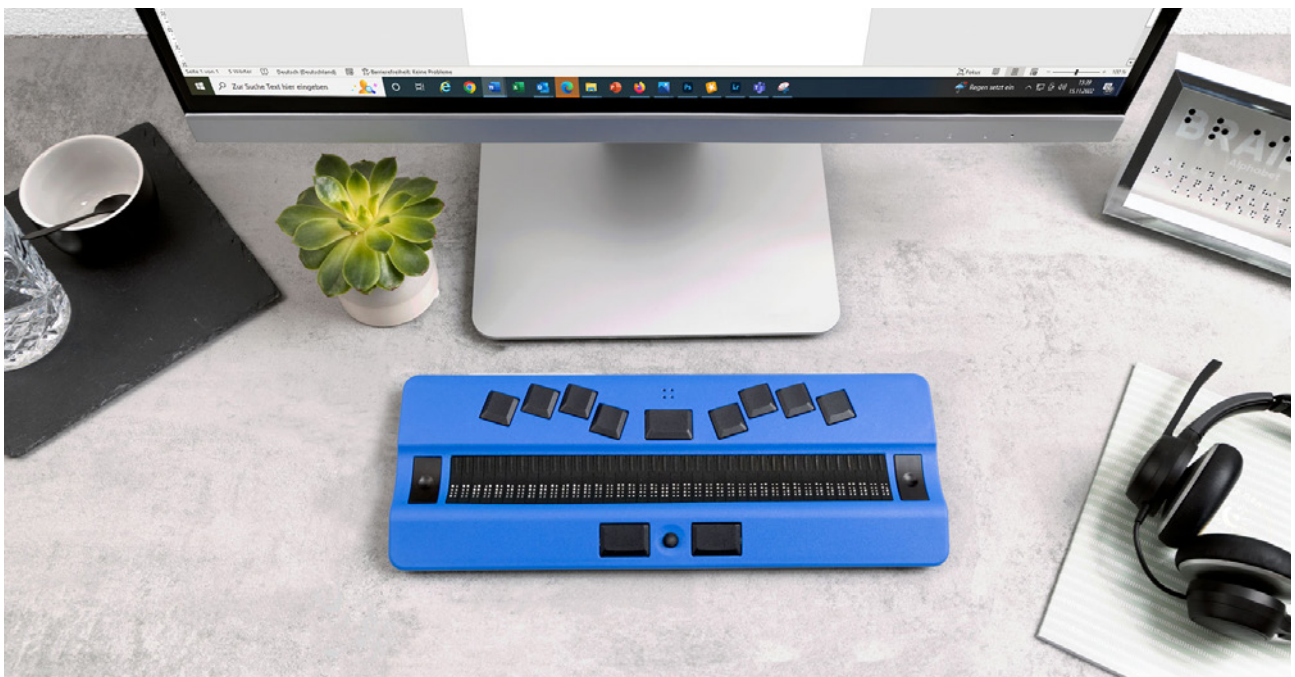

Active Braille

The ultimate 40-cell Braille display with notetaker function and multi-Bluetooth

The Active Braille is a 40-cell Braille display and the consistent further development of the proven Active Braille. It is even more compact, ergonomically optimized with improved controls and even more functionality. The Active Braille is the ideal combination for laptop, PC and smartphone. Not only as a Braille display but also as a powerful organizer, the Active Braille convinces with space for hundreds of books (64 GB storage), an ergonomic and very quiet Braille keyboard, control key, joystick and vibration signals. Enjoy pure reading pleasure by automatically scrolling via patented ATC technology. With multi-Bluetooth and a battery life of approx.

- 40 concave braille cells with cursor routing
- adjustable Braille pin strength
- Braille keyboard, ergonomic & very quiet
- Patented ATC technology recognizes the reading position
- integrated organizer functions like editor, calculator, scheduler, etc.
- control key (Ctrl key)
- Multi-Bluetooth for Braille and sound with three devices simultaneously
- audio pairing with iPhone
- MP3 player, high quality stereo speakers
- vibration signals
- 64 GB memory, mass storage
- rechargeable battery life up to 40 hours

Active Braille

The ideal mobile Braille display

The Active Braille is directly usable thanks to HID technology and is immediately recognized by all screen readers e.g. JAWS, NVDA, VoiceOver. Connected via USB C, the Active Braille is controlled and charged.

Organizer ToGo

Open the carrying case, switch on and off you go. Instantly, without waiting time you can make notes even while standing. The Active Braille offers comfortable notetaker functionality and many features of an organizer like scheduler, clock, alarm clock, player and MusikBraille via polyphonic sound chip.